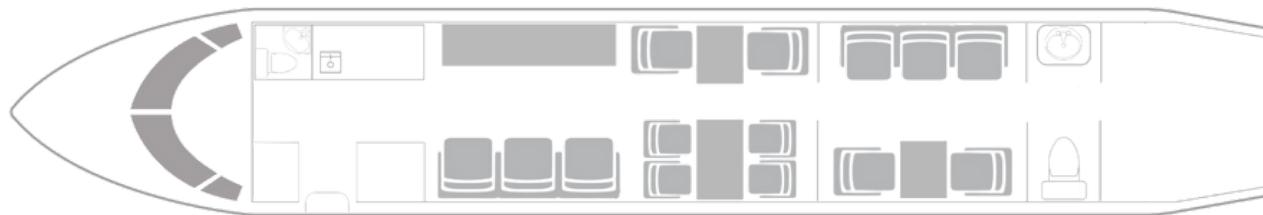

2021 Gulfstream G500

Specifications

Seating	14 Passenger Configuration 6 Sleeping Positions (2 single, 4 double)
Max Range	5,300 nm / 9,816km
Cruise Speed	904 km/h / 562 mph
Cabin Height	6' 2" / 1.88m
Cabin Volume	1,715 cu ft
Luggage Volume	175 cu ft / Approx. 12 Large Suitcases
Lavatorie(s)	2 - Forward and Aft
WiFi	Yes (Swiftbroadband)
Connectivity & Entertainment	2x 24" and 1x 32" HD LCD Monitors, Satcom (Iridium), HDMI jacks, CabinView Flight Information System
Galley Equipment	Espresso Machine, Microwave, Coffee Maker, Printer