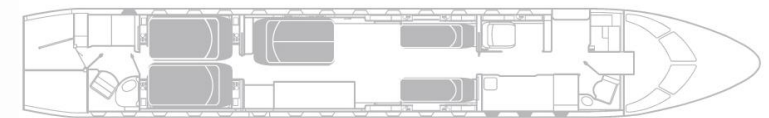

EXPERIENCE THE FINEST IN PRIVATE AVIATION

JEAN-FELIX BENOIT

Director of Aircraft Management & Sales

Mobile: +1 (514) 705 - 6484

E-mail: jf.benoit@elitavia.com

BOMBARDIER GLOBAL 6000

Created to answer the needs of the world's most discerning travellers, the Global 6000 is one of the most advanced, comfortable and luxurious long range business jets in the world. Enjoy a cabin designed for the most rewarding in-flight experience.

Year of Manufacture	2015
Seating Configuration	
Cockpit	2
Jumpseat	YES
Cabin	13
Bed Capacity	5
Towbar	YES
Max Range	6,000nm (11,112km)
Take Off Distance	(SL, ISA, MTOW): 6,476ft (1,973m)
Max Cargo Weight in the baggage compartment	454kg (1,000lbs)
Cargo Doors Dimension	109cm x 84cm
WI-FI on board	YES
Satcom (Iridium and/or Swift Broadband)	YES
PAX Monitors	Two (2)

Day

Night

EXPECT EXTRAORDINARY AT WWW.ELITAVIA.COM