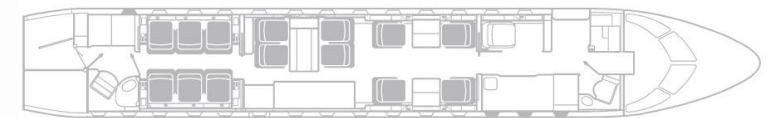

EXPERIENCE THE FINEST IN PRIVATE AVIATION

JEAN-FELIX BENOIT

Director of Aircraft Management & Sales

Mobile: +1 (514) 705 - 6484

E-mail: jf.benoit@elitavia.com

BOMBARDIER GLOBAL 6000

Created to answer the needs of the world's most discerning travellers, the Global 6000 is one of the most advanced, comfortable and luxurious long range business jets in the world. Enjoy a cabin designed for the most rewarding in-flight experience.

Year of Manufacture	2015
Seating Configuration	
Cockpit	2
Jumpseat	YES
Cabin	13
Bed Capacity	5
Towbar	YES
Max Range	6,000nm (11,112km)
Take Off Distance	(SL, ISA, MTOW): 6,476ft (1,973m)
Max Cargo Weight in the baggage compartment	454kg (1,000lbs)
Cargo Doors Dimension	109cm x 84cm
WI-FI on board	YES
Satcom (Iridium and/or Swift Broadband)	YES
PAX Monitors	Two (2)

Day

Night

EXPECT EXTRAORDINARY AT WWW.ELITAVIA.COM