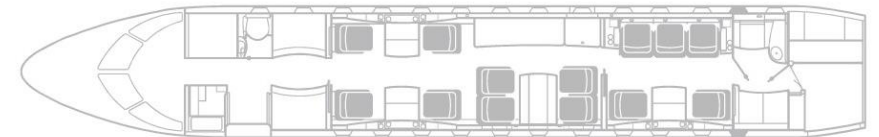

BOMBARDIER GLOBAL 5000

Created to answer the needs of the world's most discerning travellers, the Global 5000 is one of the most advanced, comfortable and luxurious long range business jets in the world. Enjoy a cabin designed for the most rewarding in-flight experience.

Year of manufacture	2015
Seating configuration	
Cockpit	2
Jumpseat	YES
Cabin	13
Belted lavatory	NO
Bed capacity	5
Towbar	YES

Max range	5,200nm (9,630km)
Takeoff distance	(SL, ISA, MTOW): 5,540ft (1,689m)
Max cargo weight in the baggage compartment	454kg (1,000lbs)
Cargo door dimensions	109cm x 84cm
Wi-Fi on board	YES
Satcom (Iridium and/or Swiftbroadband)	YES
PAX monitors	2