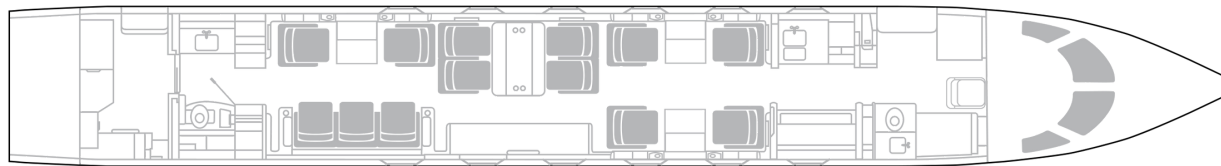

elitavia.com

2013 Gulfstream G450

Specifications

Seating	13 Passenger Configuration 6 Sleeping Positions (4 single, 1 double)
Max Range	4,350 nm / 8,056km
Cruise Speed	882 km/h / 562 mph
Cabin Height	6' 2" / 1.88m
Cabin Volume	1,525 cu ft
Luggage Volume	169 cu ft / Approx. 10 Large Suitcases
Lavatorie(s)	2 - Forward and Aft
WiFi	Yes (Swiftbroadband)
Connectivity & Entertainment	Satcom (Iridium), 2 Blu-ray/DVD/CD Player, CabinView Information System, 3 PAX Monitors
Galley Equipment	Espresso Machine, Microwave, Coffee Maker, Hi-temp Oven, Cold Storage