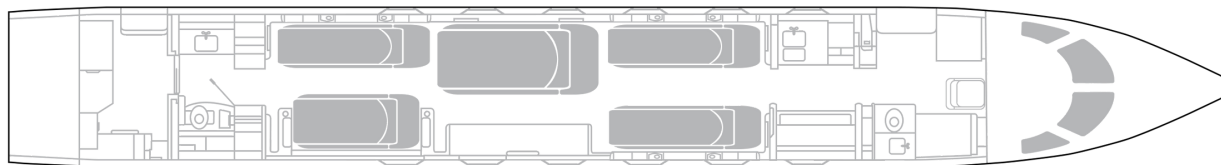

elitavia.com

2013 Gulfstream G450

Specifications

Seating	13 Passenger Configuration 6 Sleeping Positions (4 single, 1 double)
Max Range	4,350 nm / 8,056km
Cruise Speed	882 km/h / 562 mph
Cabin Height	6' 2" / 1.88m
Cabin Volume	1,525 cu ft
Luggage Volume	169 cu ft / Approx. 10 Large Suitcases
Lavatorie(s)	2 - Forward and Aft
WiFi	Yes (Swiftbroadband)
Connectivity & Entertainment	Satcom (Iridium), 2 Blu-ray/DVD/CD Player, CabinView Information System, 3 PAX Monitors
Galley Equipment	Espresso Machine, Microwave, Coffee Maker, Hi-temp Oven, Cold Storage