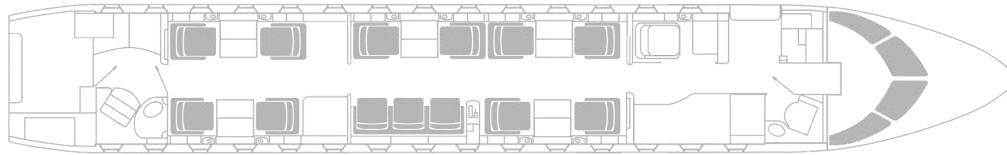

Americas

Elit'Avia Americas
5169 Route 17K, Newburgh, NY
12550 USA
Tel: +1 770 800-1070
info@elitavia.com

elitavia.com

2000 Bombardier Global Express

Specifications

Seating	12 Passenger Configuration 7 Sleeping Positions (5 single, 1 double)
Cabin Interior	Refurbished in 2011
Max Range	5,700 nm / 10,556 km
Cruise Speed	907 km/h / 564 mph
Cabin Height	6' 2" / 1.88m
Cabin Volume	2,140 cu ft
Luggage Volume	195 cu ft
Lavatorie(s)	2 - Forward and Aft
WiFi	Yes (Swiftbroadband & KA Band)
Connectivity & Entertainment	3 PAX Monitors, Satcom (Iridium), DVD/VCP Player, Airshow 400
Galley Equipment	Nespresso Espresso Machine, Microwave, Convection Oven, Ice Drawer