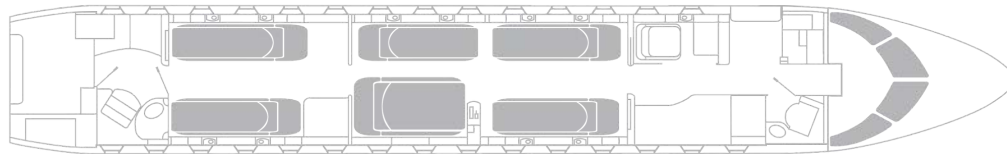

Americas

Elit'Avia Americas
5169 Route 17K, Newburgh, NY
12550 USA
Tel: +1 770 800-1070
info@elitavia.com

elitavia.com

2000 Bombardier Global Express

Specifications

Seating	12 Passenger Configuration 7 Sleeping Positions (5 single, 1 double)
Cabin Interior	Refurbished in 2011
Max Range	5,700 nm / 10,556 km
Cruise Speed	907 km/h / 564 mph
Cabin Height	6' 2" / 1.88m
Cabin Volume	2,140 cu ft
Luggage Volume	195 cu ft
Lavatorie(s)	2 - Forward and Aft
WiFi	Yes (Swiftbroadband & KA Band)
Connectivity & Entertainment	3 PAX Monitors, Satcom (Iridium), DVD/VCP Player, Airshow 400
Galley Equipment	Nespresso Espresso Machine, Microwave, Convection Oven, Ice Drawer