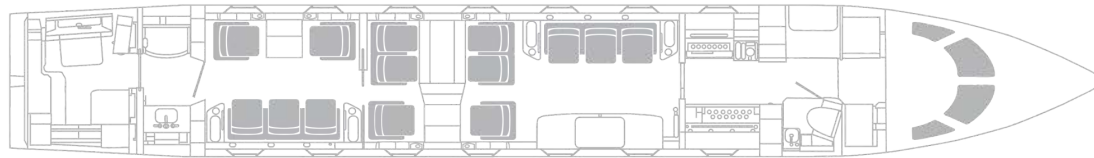

elitavia.com

2021 Gulfstream G500

Specifications

Seating	14 Passenger Configuration 6 Sleeping Positions (2 single, 4 double)
Max Range	5,300 nm / 9,816km
Cruise Speed	904 km/h / 562 mph
Cabin Height	6' 2" / 1.88m
Cabin Volume	1,715 cu ft
Luggage Volume	175 cu ft / Approx. 12 Large Suitcases
Lavatorie(s)	2 - Forward and Aft
WiFi	Yes (Swiftbroadband)
Connectivity & Entertainment	2x 24" and 1x 32" HD LCD Monitors, Satcom (Iridium), HDMI jacks, CabinView Flight Information System
Galley Equipment	Espresso Machine, Microwave, Coffee Maker, Printer