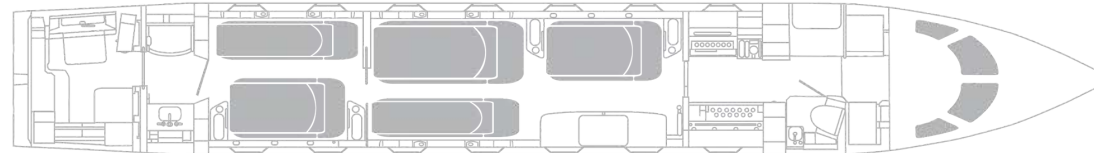

elitavia.com

2021 Gulfstream G500

Specifications

Seating	14 Passenger Configuration 6 Sleeping Positions (2 single, 4 double)
Max Range	5,300 nm / 9,816km
Cruise Speed	904 km/h / 562 mph
Cabin Height	6' 2" / 1.88m
Cabin Volume	1,715 cu ft
Luggage Volume	175 cu ft / Approx. 12 Large Suitcases
Lavatorie(s)	2 - Forward and Aft
WiFi	Yes (Swiftbroadband)
Connectivity & Entertainment	2x 24" and 1x 32" HD LCD Monitors, Satcom (Iridium), HDMI jacks, CabinView Flight Information System
Galley Equipment	Espresso Machine, Microwave, Coffee Maker, Printer