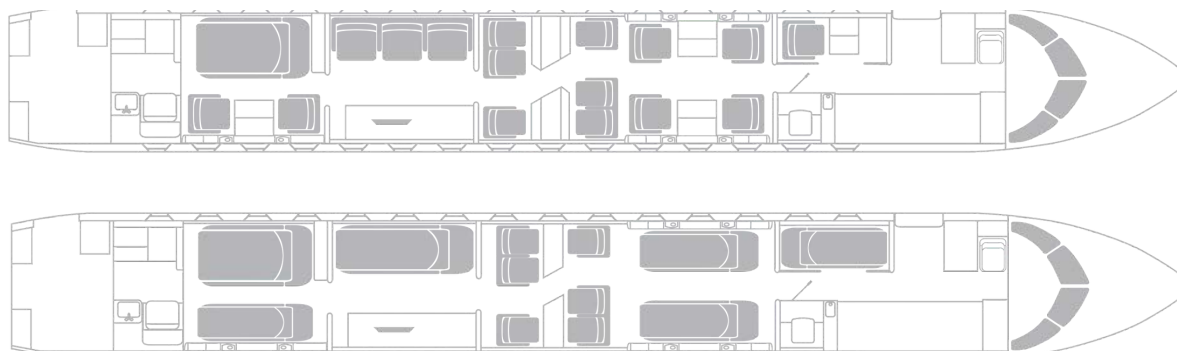

Elit'Avia Americas
5169 Route 17K, Newburgh, NY
12550 USA
Tel: +1 770 800-1070
info@elitavia.com

elitavia.com

2021 Bombardier Global 7500

Specifications

Seating	16 Passenger Configuration 7 Sleeping Positions (5 single, 1 double)
Max Range	7,700 nm / 14,260km
Cruise Speed	902 km/h / 560 mph
Cabin Height	6' 2" / 1.88m
Cabin Volume	2,786 cu ft
Luggage Volume	195 cu ft / Approx. 22 Large Suitcases
Lavatorie(s)	2 - Forward and Aft
WiFi	Yes (KA Band)
Connectivity & Entertainment	Blu-ray CD/DVD, USB/HDMI Ports/Bluetooth Module/Audio System, In-Flight Entertainment System, 24" & 32" monitors and sound bar, 40" 4K TV, theatre Seating, Satcom (Iridium)
Galley Equipment	Microwave, Coffee Maker, Kettle, Steam Convection Oven, Ice Drawer