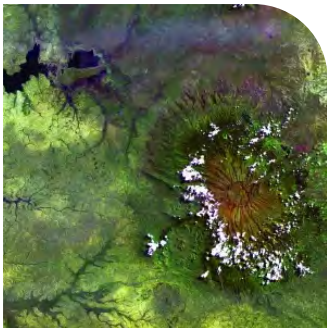

HOW ARE EMISSIONS OFFSET?

All you have to do is fly - we will handle the rest!

Elit'Avia has partnered with Azzera for purchasing high quality carbon credits, allowing us to offset 100% of the emissions from our charter fleet, and ensure investments are made in certified environmental projects worldwide.

Some examples of the projects that Elit'Avia is proud to support

Biochar Carbon Sequestration Carbon Offset