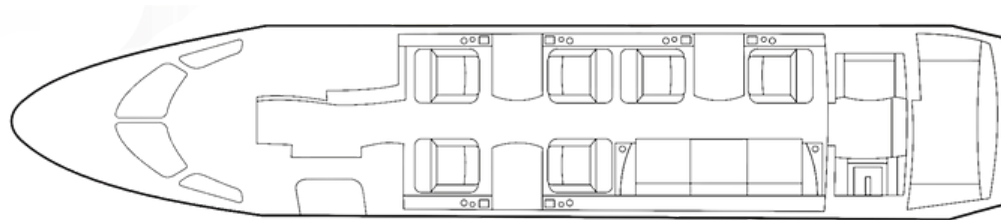

2022 Challenger 3500

Specifications

Seating	9 Passenger Configuration
Max Range	3,400 nm / 6,296 km
Cabin Height	6' 0" / 1.82m
Cabin Volume	930 cu ft
Luggage Volume	106 cu ft / Approx. 12 Large Suitcases
Lavatories	1- Aft
WiFi	Yes - L5 Gogo / Domestic WiFi Included
Connectivity & Entertainment	Airshow
Galley Equipment	Microwave, Coffee Maker