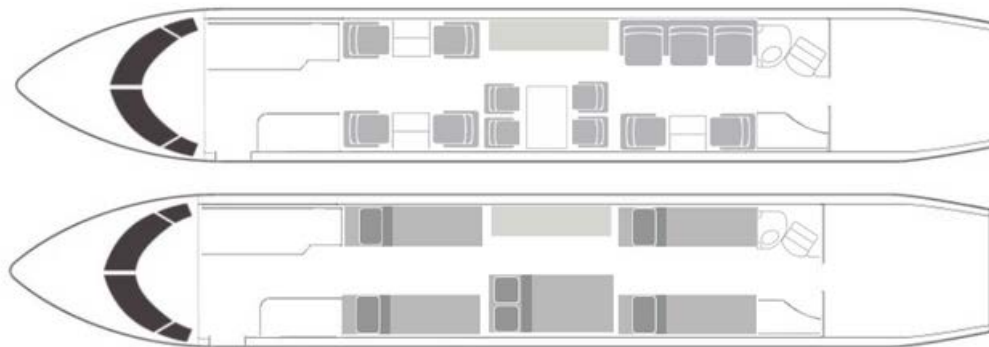

## Specifications

Seating	13 Passenger Configuration / 5 Sleeping Positions
Interior Refurbished	2020
Max Range	3,400 nm / 6,296 km
Cabin Height	6' 0" / 1.82m
Cabin Volume	1,430 cu ft
Luggage Volume	240 cu ft / Approx. 18 Large Suitcases
Lavatories	1- Aft
WiFi	Yes - L5 Gogo / Domestic WiFi Included
Connectivity & Entertainment	Bluetooth Audio, Apple TV, Airshow
Galley Equipment	Microwave, Convection Oven, Nespresso Machine